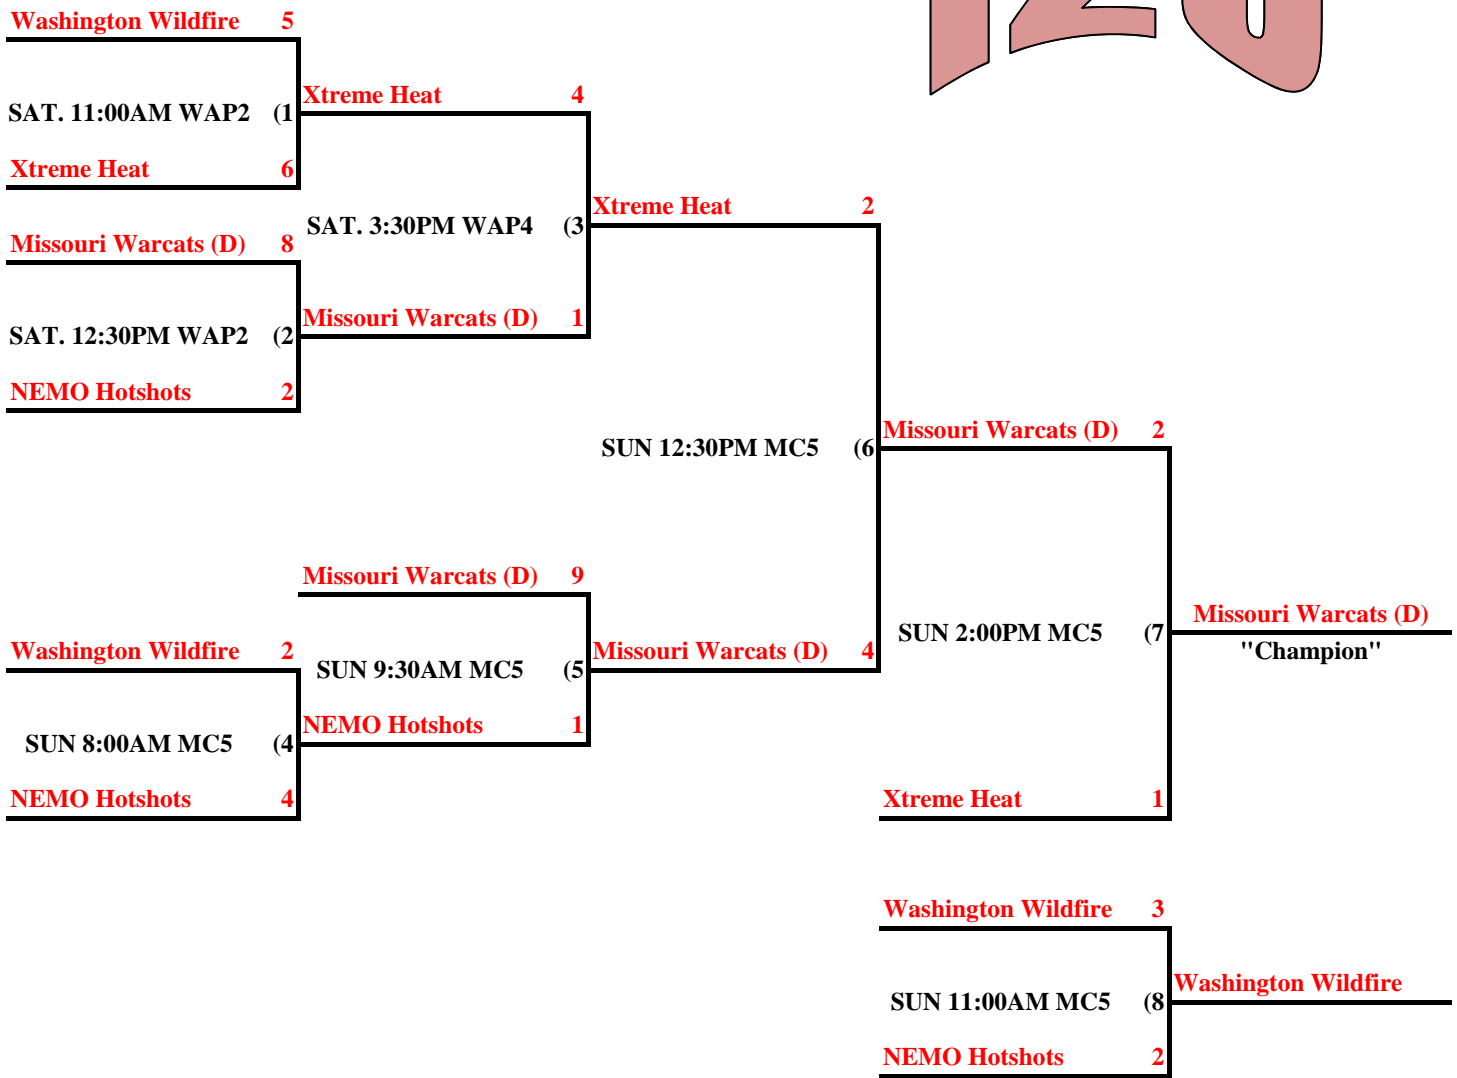

Team Name	W	L	T	Runs		S
				Allowed	Scored	
A1 Washington Wildfire	2	0	0	3	2	8 4 1
A2 Xtreme Heat	0	2	0	8	7	3 6 4
A3 Missouri Warcats (D)	1	1	0	0	4	3 2 2
A4 NEMO Hotshots	1	1	0	3	6	0 7 3
W=Wins L=Losses T=Ties S=Seed						

Pool Schedule				
Teams	Date	Time	Field	Score
A1 vs A2	SAT	8:00 AM	WAP2	8 - 3
A3 vs A4	SAT	8:00 AM	WAP4	3 - 0
A1 vs A3	SAT	9:30 AM	WAP2	4 - 2
A2 vs A4	SAT	9:30 AM	WAP4	6 - 7
				-
				-
				-
				-
				-
				-
				-
				-