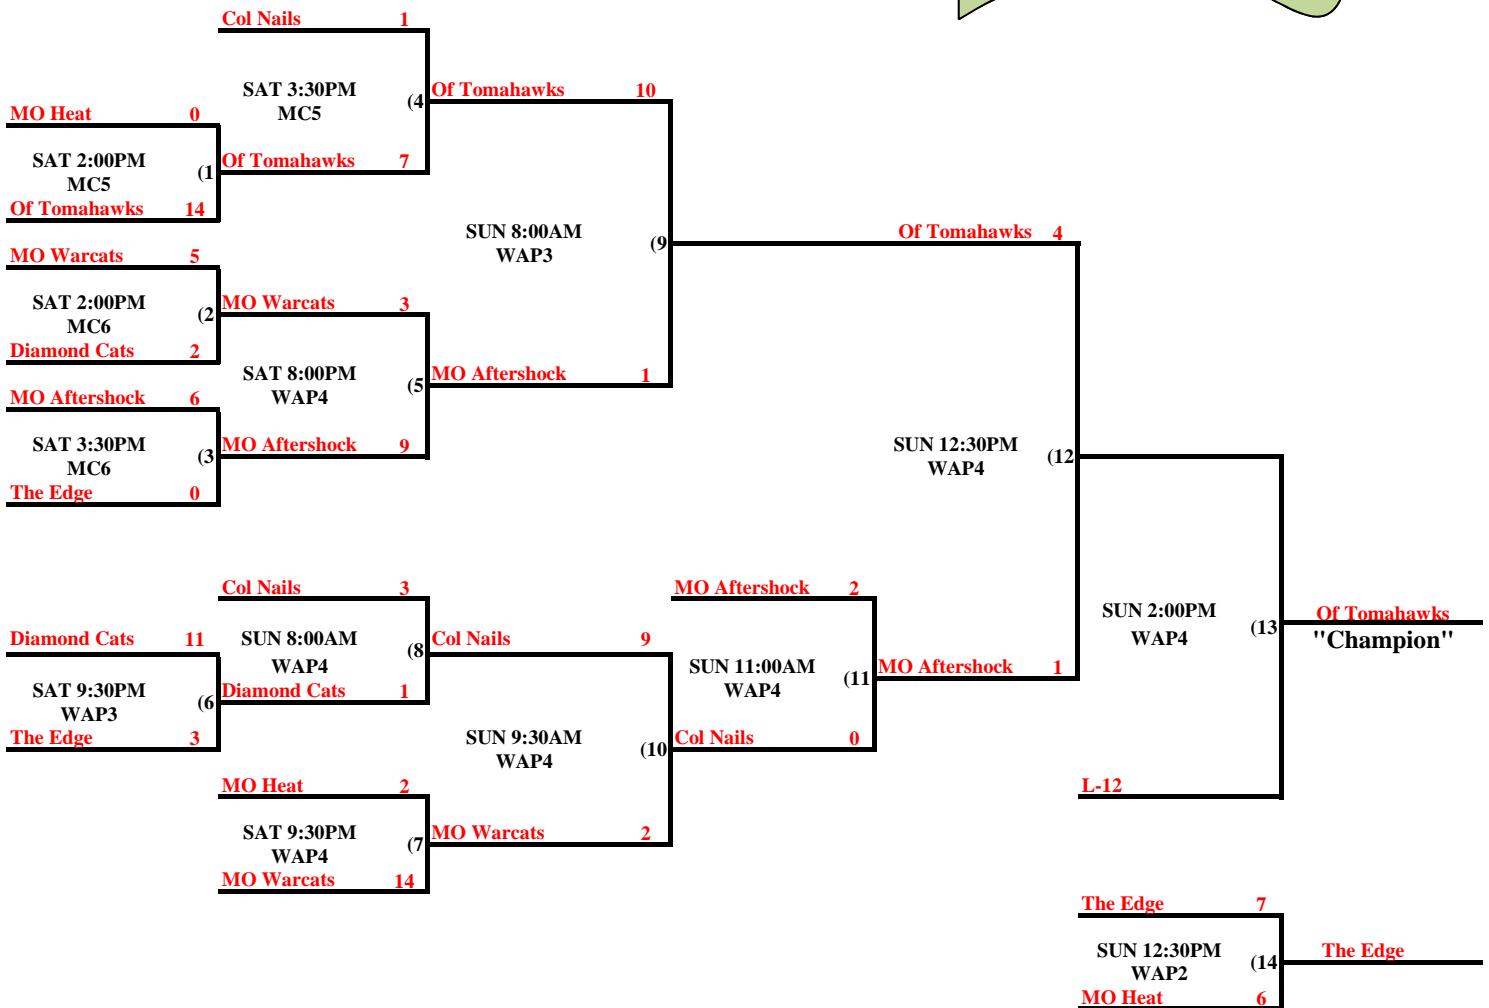

Team Name	W	L	T	Runs		S	
				Allowed	Scored		
C1 Missouri Heat	1	1	0	1	7	15 0	2
C2 The Edge	0	2	0	15	15	1 0	3
C3 Missouri Warcats	2	0	0	0	0	7 15	1
D1 Diamond Cats	0	2	0	4	8	2 0	4
D2 Ofallon Tomahawks	1	1	0	2	1	4 0	3
D3 Columbia Nails	2	0	0	5	0	11 8	1
D4 Missouri Aftershock	1	1	0	11	0	5 1	2
W=Wins L=Losses T=Ties S=Seed							

Pool Schedule				
Teams	Date	Time	Field	Score
D1 vs D2	SAT	8:00 AM	MC5	2 - 4
D3 vs D4	SAT	9:30 AM	MC5	11 - 5
C1 vs C2	SAT	9:30 AM	MC6	15 - 1
D1 vs D3	SAT	11:00 AM	MC5	0 - 8
C3 vs C1	SAT	11:00 AM	MC6	7 - 0
D2 vs D4	SAT	12:30 PM	MC5	0 - 1
C2 vs C3	SAT	12:30 PM	MC6	0 - 15
				-
				-
				-
				-