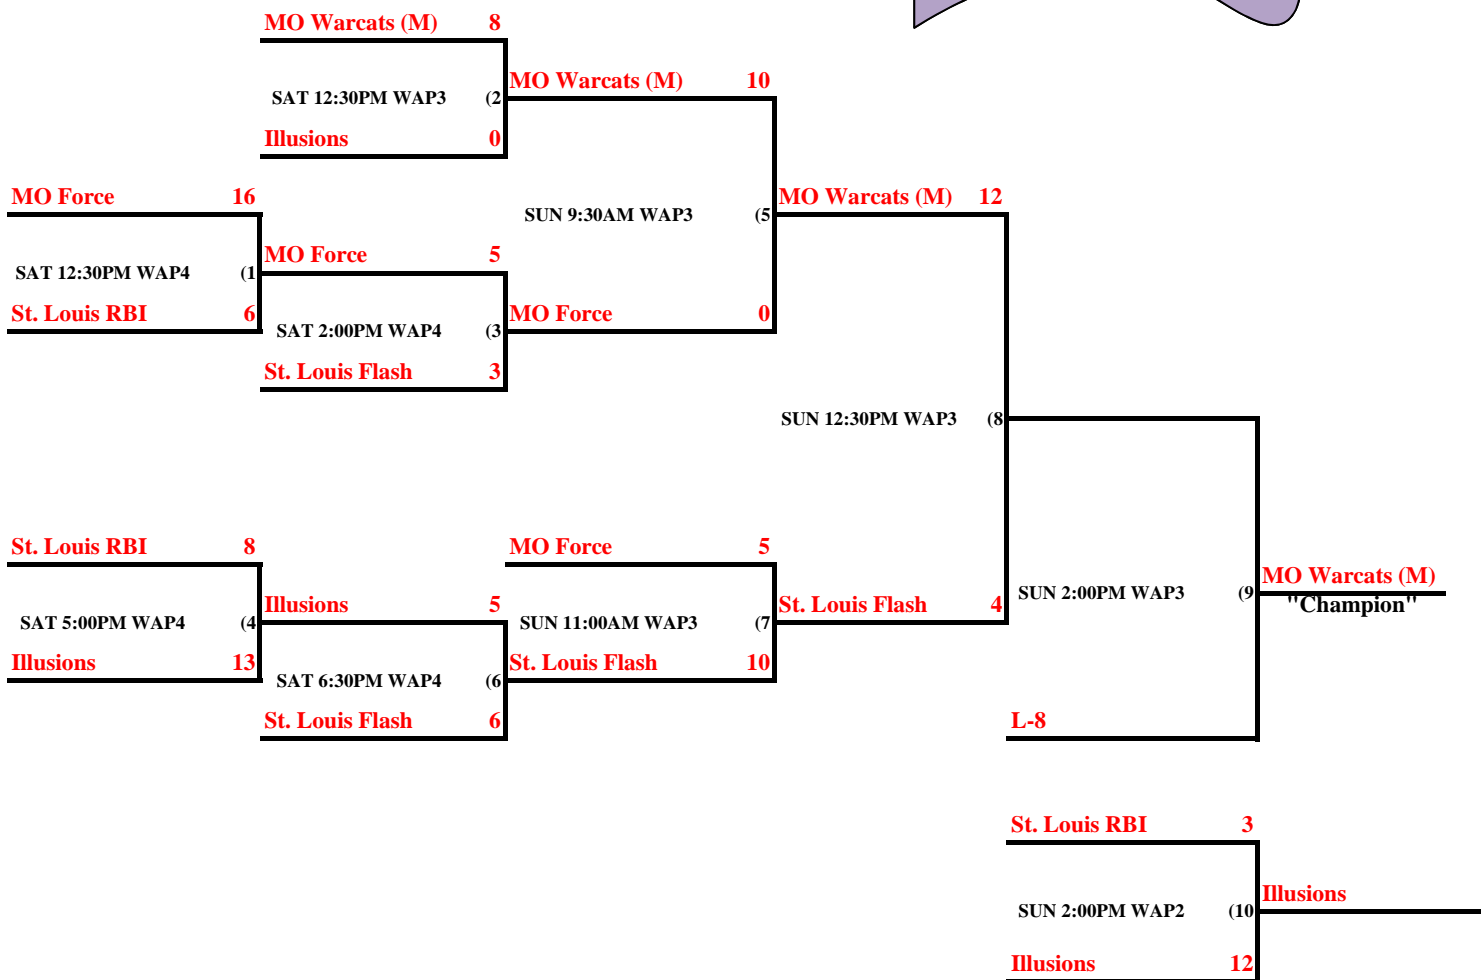

Team Name	W	L	T	Runs		S
				Allowed	Scored	
E1 Missouri Force	0	1	1	9	2	8 2 4
E2 St. Louis Flash	2	0	0	8	3	9 7 1
E3 Illusions	1	1	0	0	7	15 3 3
E4 St. Louis RBI	0	2	0	15	12	0 0 5
E5 Missouri Warcats (M)	1	0	1	2	0	2 12 2
W=Wins L=Losses T=Ties S=Seed						

Pool Schedule				
Teams	Date	Time	Field	Score
E3 vs E4	SAT	8:00 AM	WAP1	15 - 0
E1 vs E2	SAT	8:00 AM	WAP3	8 - 9
E5 vs E1	SAT	9:30 AM	WAP3	2 - 2
E4 vs E5	SAT	11:00 AM	WAP3	0 - 12
E2 vs E3	SAT	11:00 AM	WAP4	7 - 3
				-
				-
				-
				-
				-
				-