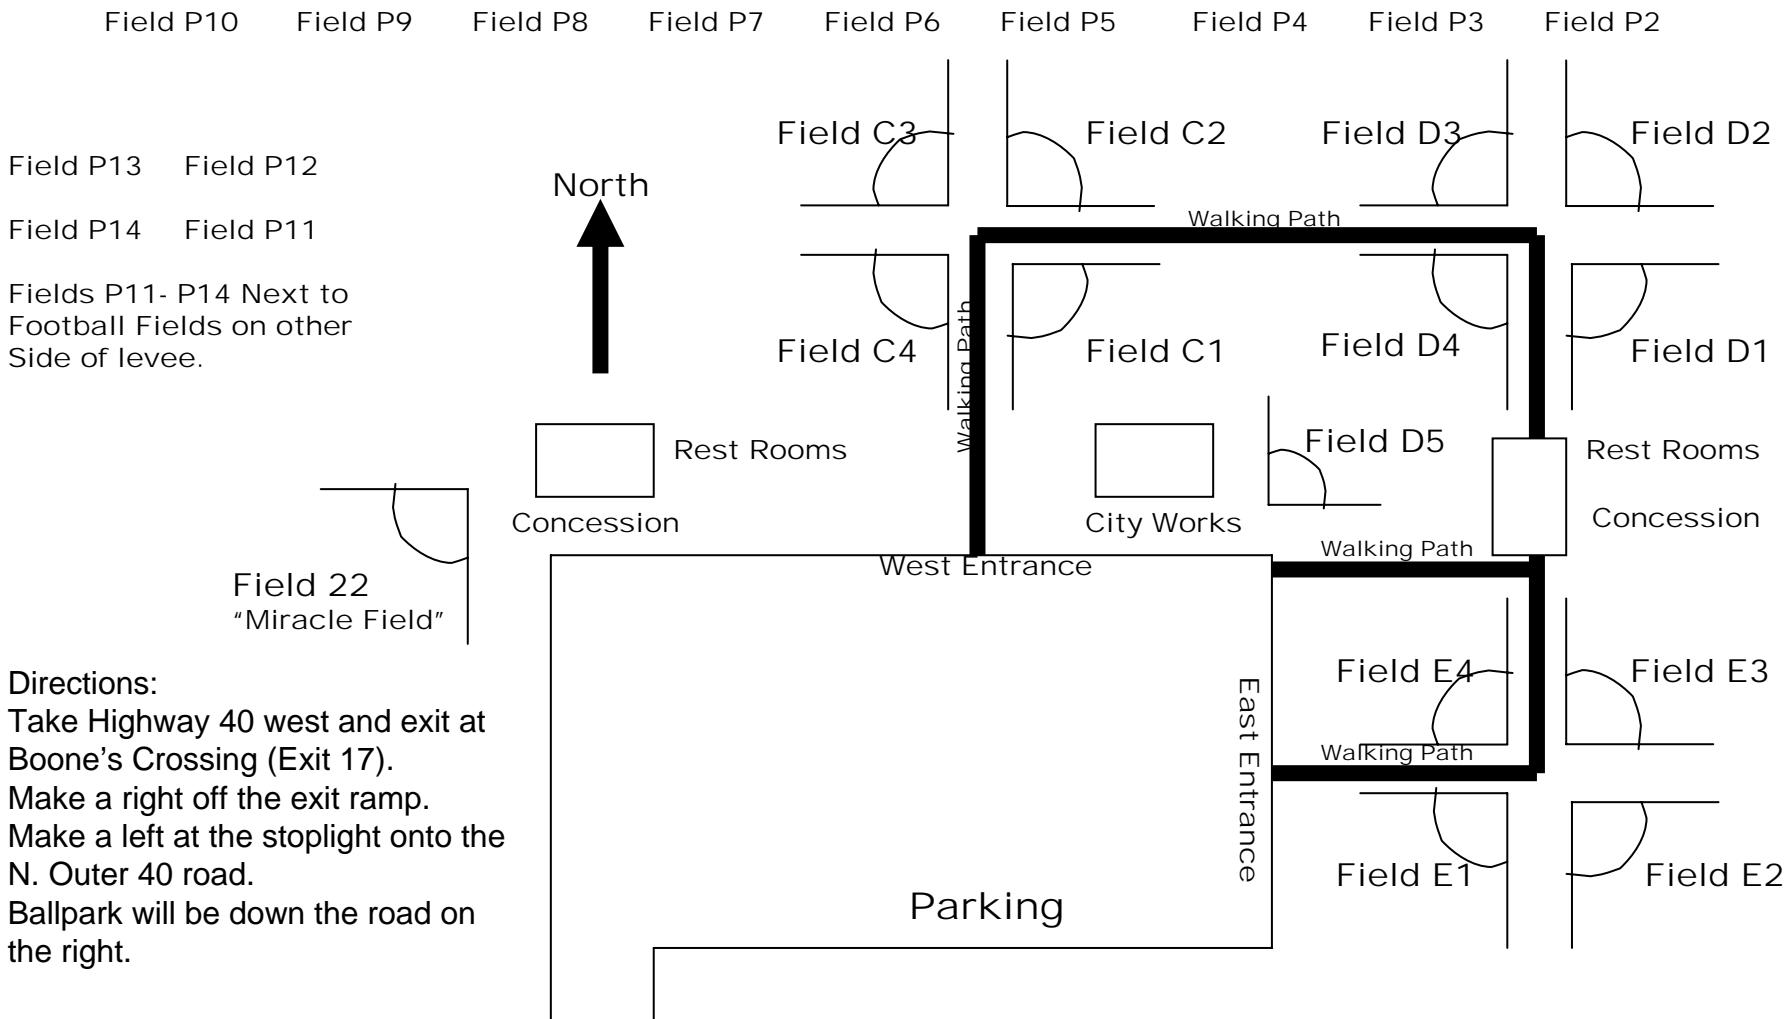

Chesterfield Valley Athletic Complex

Directions:
 Take Highway 40 west and exit at Boone's Crossing (Exit 17).
 Make a right off the exit ramp.
 Make a left at the stoplight onto the N. Outer 40 road.
 Ballpark will be down the road on the right.

N. Outer 40 Rd.

Highway 40